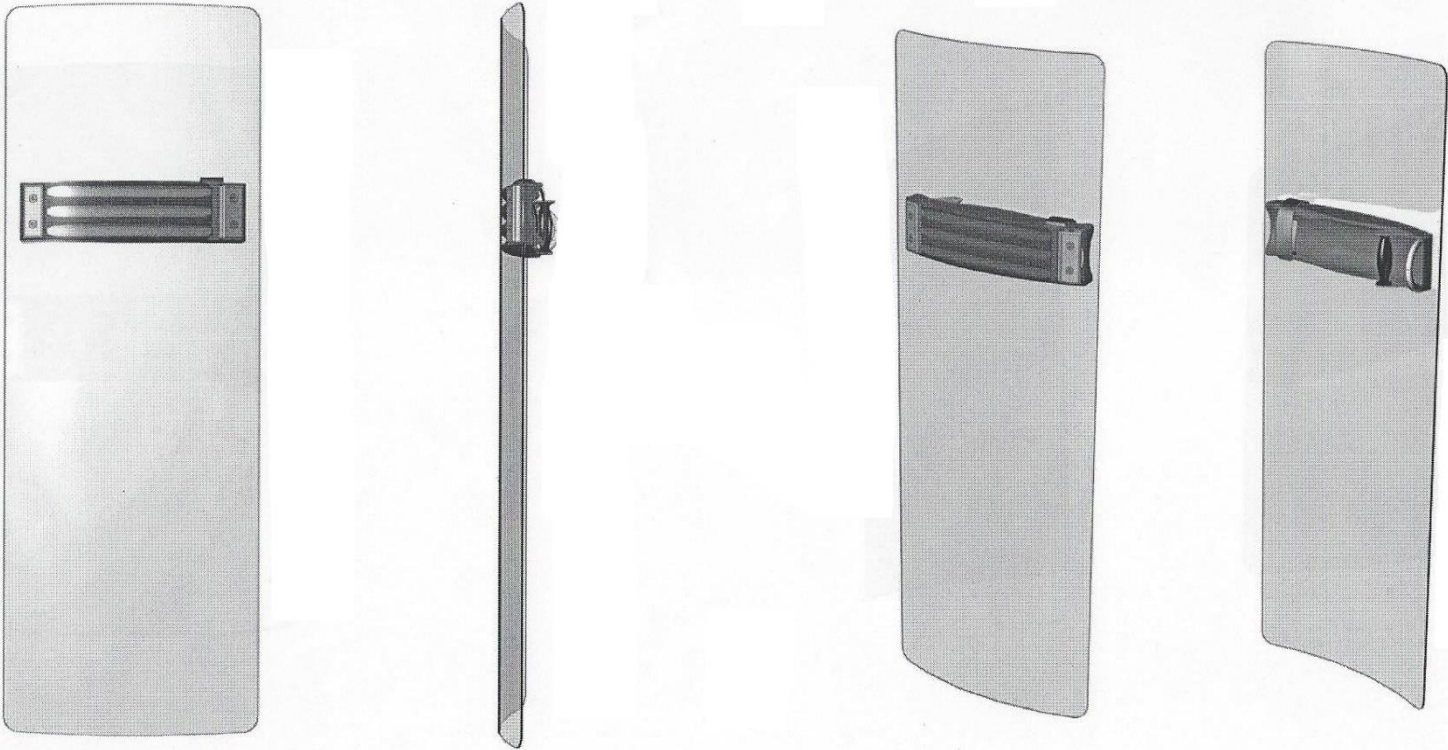

Riot Shields

Recipient
Dimensions 1680 x 590mm
Gauge 4mm
Weight
Handle White 1.5kg
Shield 5.4kg
Assembled 6.9kg

These are ideal for situations where projectiles are being thrown and direct confrontation is eminent. They protect from the head down to the knee area. These can be used to "ram" another person, offenders. Also used to form wall, where a group of police can move up onto offenders.