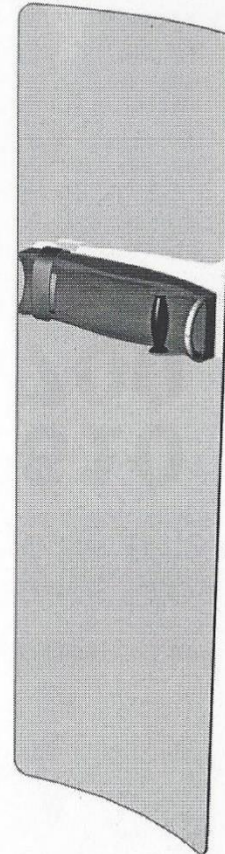

Protector

Dimensions 1800 x 590mm
Gauge 4mm

Weight

Handle White 1.5kg
Shield 5.5kg
Assembled 7.0kg

Riot Shields

These are ideal for situations where projectiles are being thrown and direct confrontation is eminent. They protect from the head down to the knee area. These can be used to "ram" another person, offenders. Also used to form wall, where a group of police can move up onto offenders.