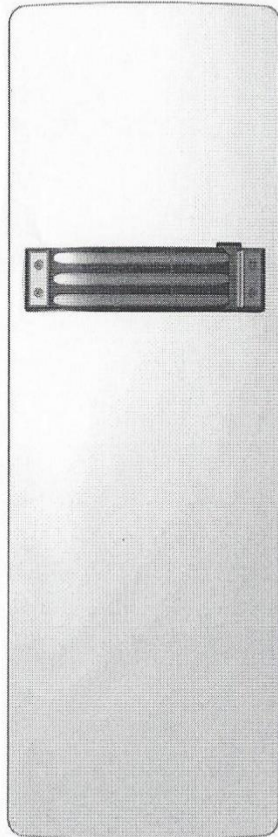

Protector

Dimensions 1800 x 590mm
Gauge 4mm

Weight

Handle White 1.5kg
Shield 5.5kg
Assembled 7.0kg

Riot Shields

These are ideal for situations where projectiles are being thrown and direct confrontation is eminent. They protect from the head down to the knee area. These can be used to "ram" another person, offenders. Also used to form wall, where a group of police can move up onto offenders.