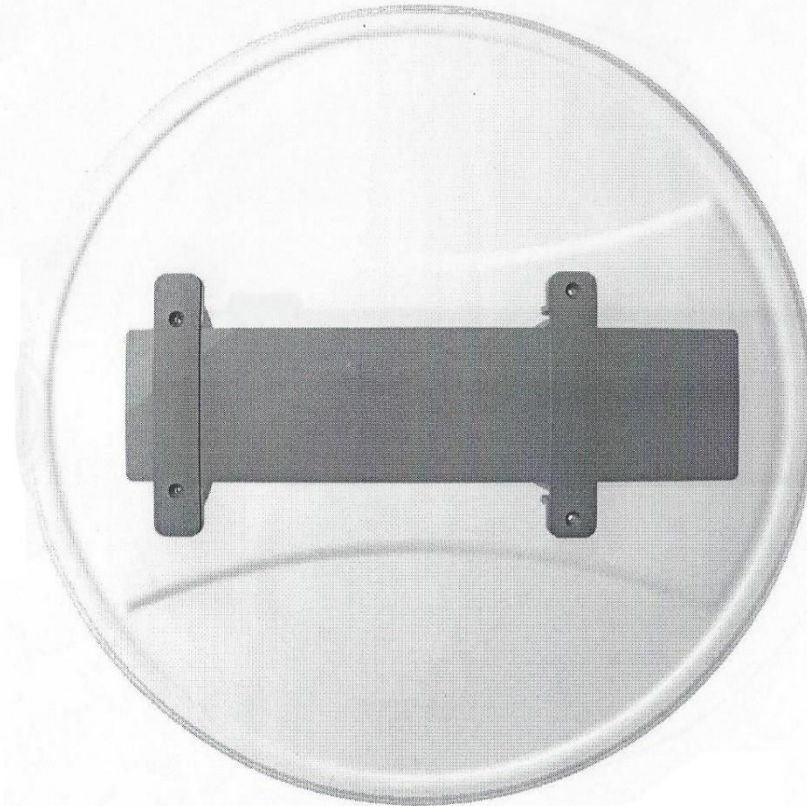

# Riot Shields

important people stand behind our product

**Gladiator**  
Dimensions Dia 700mm  
Gauge 4mm

**Weight**  
Handle Grey 1.5kg  
Shield 700mm 1kg

**Assembled**  
Gladiator 700mm 2.5kg

These are ideal for situations where stones and other projectiles are being thrown. The shield can be easily be manoeuvred to prevent injury.